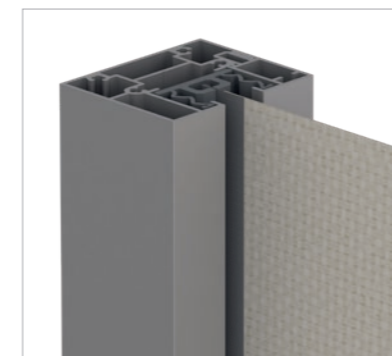

Gap-free cover guidance and high wind stability