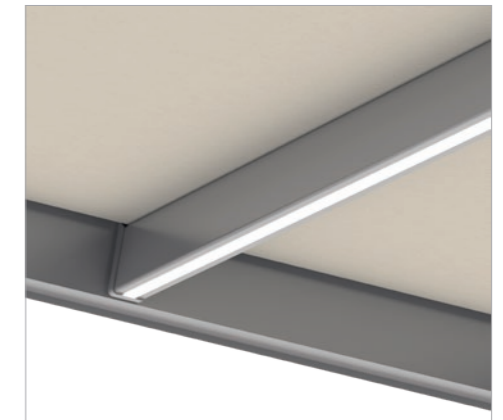

SINTESI

The innovative pergola

Discreet, sturdy and maximum elegance. The pergola SINTESI is an innovative model with precise and reliable guiding of the cover. When it is extended, it combines the lightness of the design with the outstanding properties of the cover. The cover is guided inside the guide rails and the mechanics thus disappears in the particularly slim structure. In this way, the water is also drained away concealed via the column. That is aesthetics with practical advantages: The retracted cover requires about 20 percent less space than with traditional constructions.

Limit sizes [mm]	SINTESI	SINTESI FREE
Maximum width	5 500	6 000
Maximum projection	6 500	5 110
Minimum inclination angle*	7°	7°

* Equates to the absolute minimum inclination angle. Depending on the width and the sloping projection, the minimum inclination angle may be higher. (see price list)

LED lighting in the cover profiles lights up the space underneath the pergola with a comfortable light.