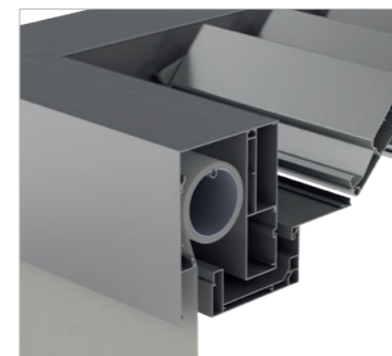

Perfect integration of the roller tube into the structure of the VENTUR and can be retrofitted at any time