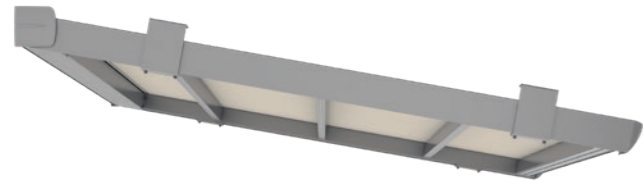

SINTESI FREE

Durable and existing

SINTESI FREE is the ideal solution for existing structures. Due to the small space required for the fabric drive mechanism, it fits perfectly and easily into existing structures. Thus it can be integrated easily from wall to wall in inner courtyards or in existing timber constructions.