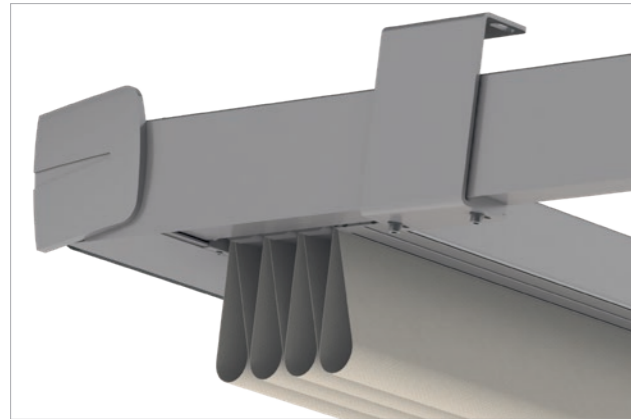

VENTUR

Bioclimatic pergola

VENTUR is the bioclimatic pergola with adjustable aluminium slats and a horizontal roof. When closed, the slats form an optimal rain shelter. When the roof is opened, in addition to the shade, a cooling draught is created. This way, the terrace becomes an oasis of well-being even on hot summer days. Optionally dimmable LED lighting provides a pleasant mood light in the evening hours. With the vertical shading VENTUR SIDE, the pergola can be closed at the sides.

VENTUR FREE

Reaching for the sky

The VENTUR FREE is a slatted roof without columns. It is integrated on or in existing structures or mounted between two walls. The extruded aluminium slats are adjustable from horizontal to 120° for individual regulation of solar radiation. Larger dimensions are also possible by combining with additional modules. Water flows over the slats into a rain gutter for connection on site.

SINTESI

The innovative pergola

Discreet, sturdy and maximum elegance. The pergola SINTESI is an innovative model with precise and reliable guiding of the cover. When it is extended, it combines the lightness of the design with the outstanding properties of the cover. The cover is guided inside the guide rails and the mechanics thus disappears in the particularly slim structure. In this way, the water is also drained away concealed via the column. That is aesthetics with practical advantages: The retracted cover requires about 20 percent less space than with traditional constructions.

Straight design with hidden screw connections.

Connection profile for the perfect connection to the wall

TERRA SIDE

Vertical shade dispenser

This vertical shade is designed to close off the side or front of pergolas, providing additional protection from sunlight as well as prying eyes. Also perfectly suitable for the direct installation with loggias, balconies or existing wall openings. The cloths for the TERRA SIDE are available in different designs.