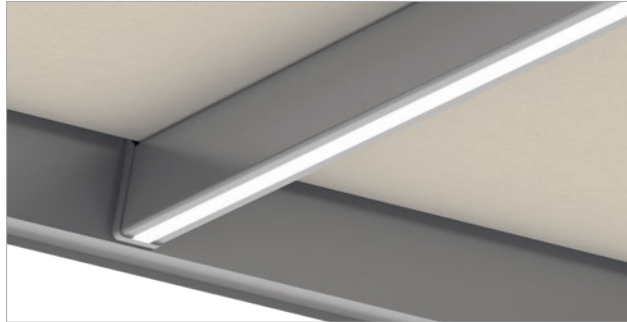

QUALITY IN DETAIL

Technical highlights

LED LIGHTING