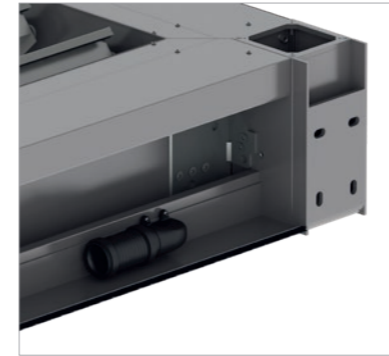

VENTUR FREE

Reaching for the sky

The VENTUR FREE is a slatted roof without columns. It is integrated on or in existing structures or mounted between two walls. The extruded aluminium slats are adjustable from horizontal to 120° for individual regulation of solar radiation. Larger dimensions are also possible by combining with additional modules. Water flows over the slats into a rain gutter for connection on site.

Limit sizes [mm]	
Maximum width	4 500
Maximum projection	6 000

Drainage via standard HT50 Pipe connection along the wall, for flexible positioning of the drainage at the on-site connection.

LED lighting in the frame lights up the space underneath the pergola with a comfortable light.

SINTESI

The innovative pergola

Discreet, sturdy and maximum elegance. The pergola SINTESI is an innovative model with precise and reliable guiding of the cover. When it is extended, it combines the lightness of the design with the outstanding properties of the cover. The cover is guided inside the guide rails and the mechanics thus disappears in the particularly slim structure. In this way, the water is also drained away concealed via the column. That is aesthetics with practical advantages: The retracted cover requires about 20 percent less space than with traditional constructions.