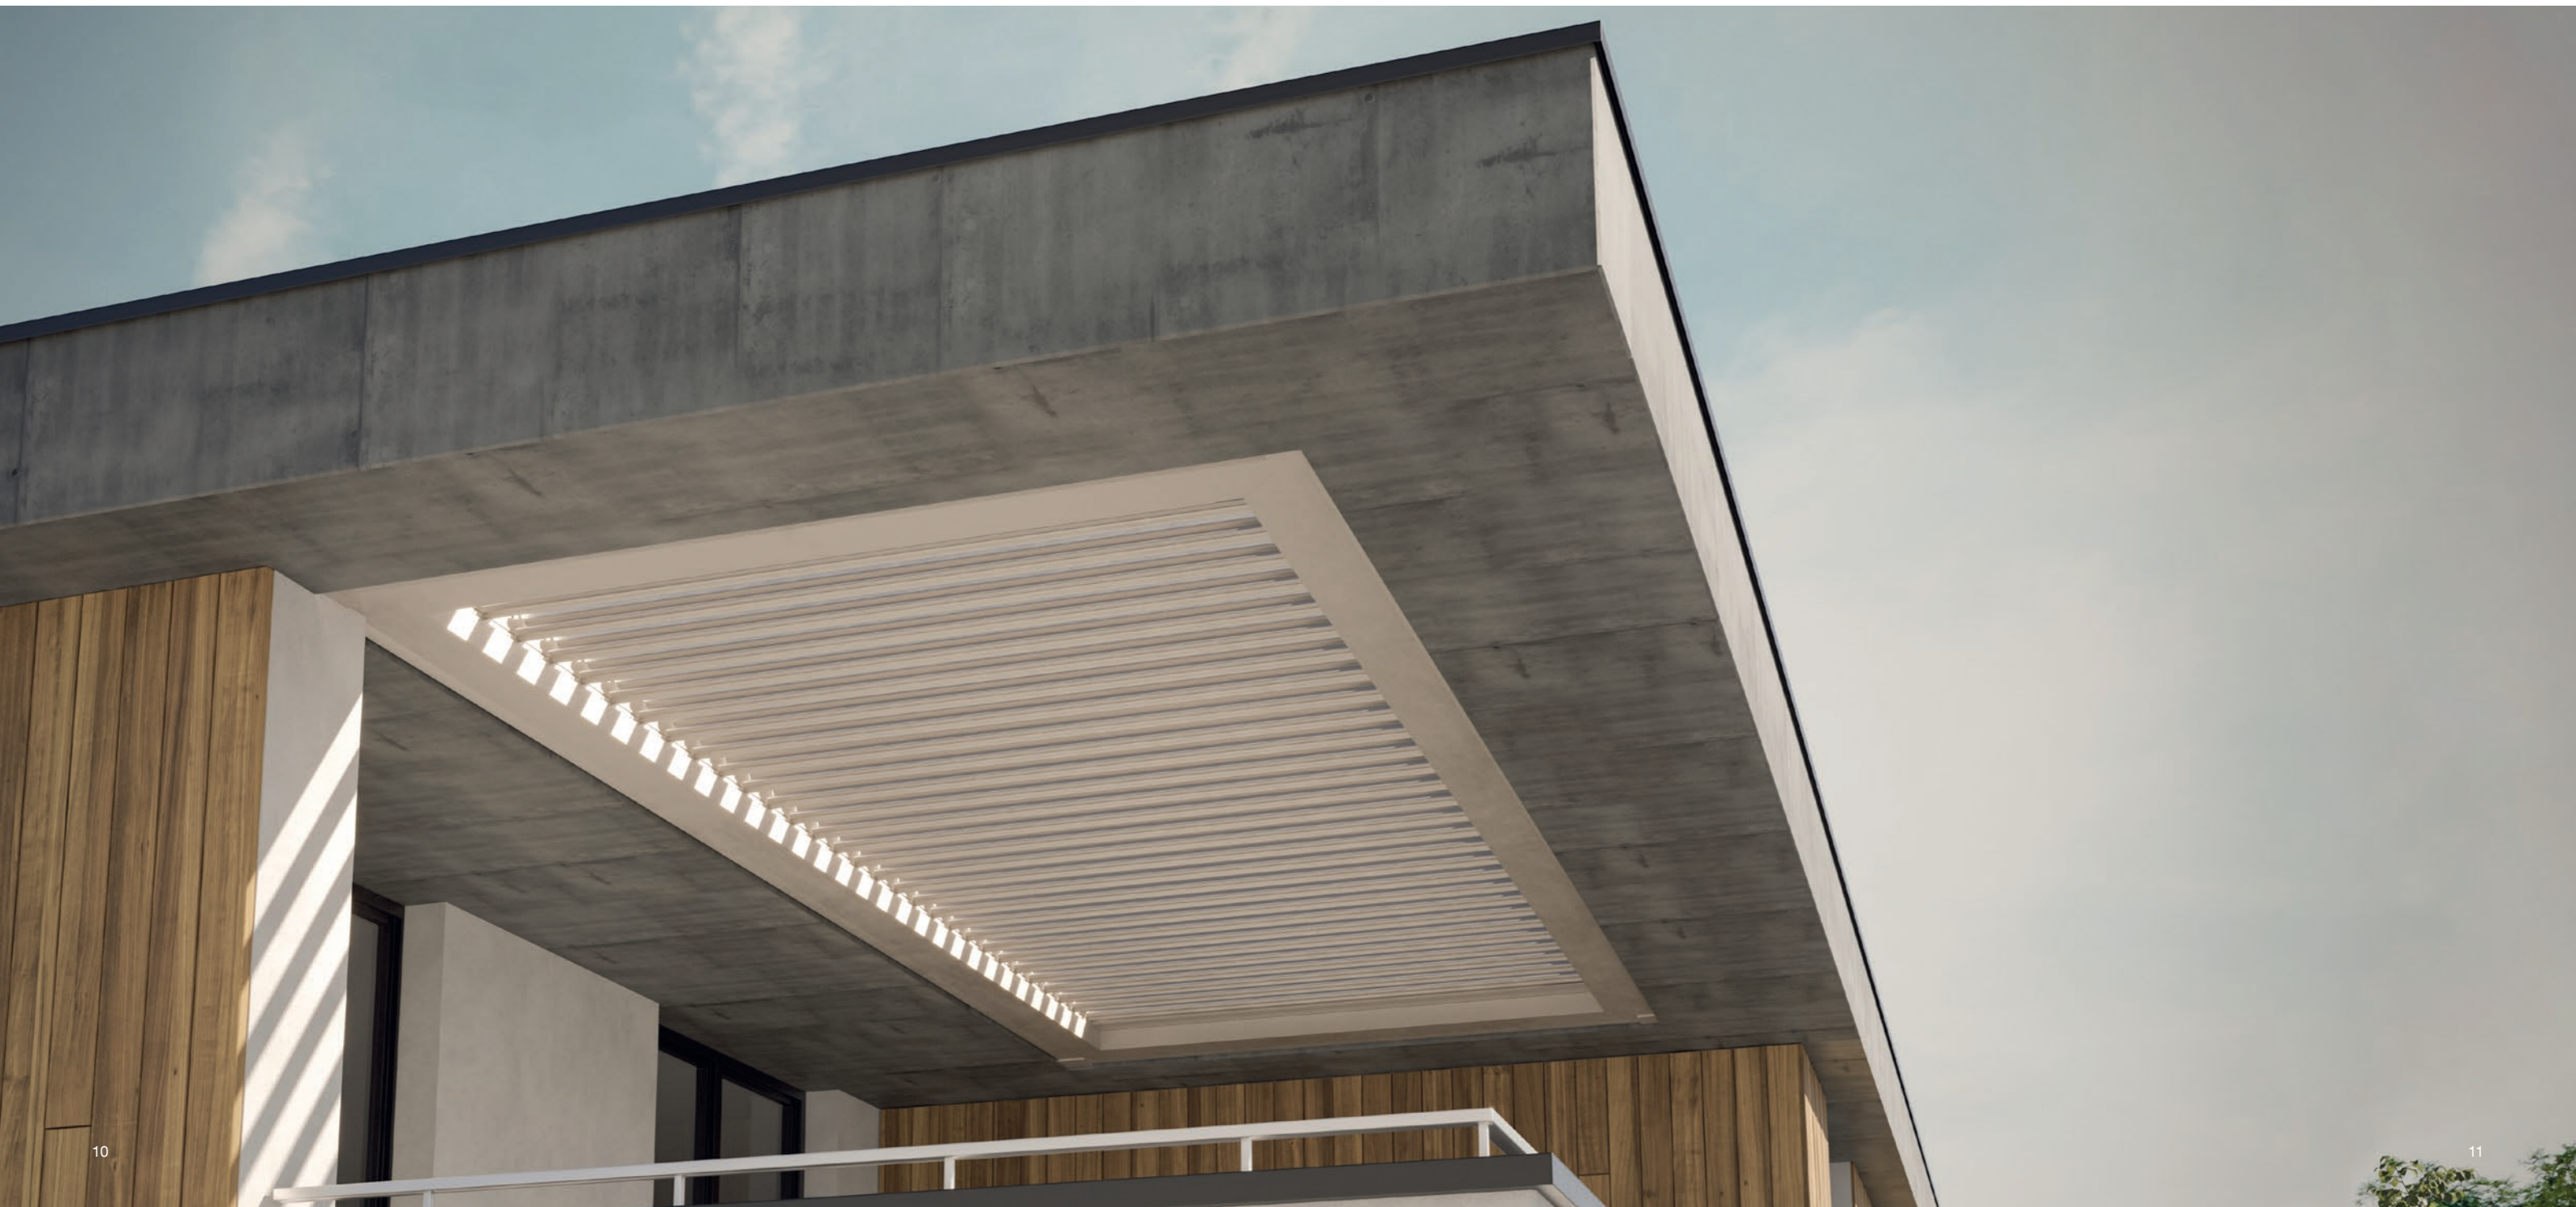

VENTUR

Bioclimatic pergola

VENTUR is the bioclimatic pergola with adjustable aluminium slats and a horizontal roof. When closed, the slats form an optimal rain shelter. When the roof is opened, in addition to the shade, a cooling draught is created. This way, the terrace becomes an oasis of well-being even on hot summer days. Optionally dimmable LED lighting provides a pleasant mood light in the evening hours. With the vertical shading VENTUR SIDE, the pergola can be closed at the sides.

VENTUR FREE

Reaching for the sky

The VENTUR FREE is a slatted roof without columns. It is integrated on or in existing structures or mounted between two walls. The extruded aluminium slats are adjustable from horizontal to 120° for individual regulation of solar radiation. Larger dimensions are also possible by combining with additional modules. Water flows over the slats into a rain gutter for connection on site.

SINTESI

The innovative pergola

Discreet, sturdy and maximum elegance. The pergola SINTESI is an innovative model with precise and reliable guiding of the cover. When it is extended, it combines the lightness of the design with the outstanding properties of the cover. The cover is guided inside the guide rails and the mechanics thus disappears in the particularly slim structure. In this way, the water is also drained away concealed via the column. That is aesthetics with practical advantages: The retracted cover requires about 20 percent less space than with traditional constructions.

Straight design with hidden screw connections.

Connection profile for the perfect connection to the wall

TERRA SIDE

Vertical shade dispenser

This vertical shade is designed to close off the side or front of pergolas, providing additional protection from sunlight as well as prying eyes. Also perfectly suitable for the direct installation with loggias, balconies or existing wall openings. The cloths for the TERRA SIDE are available in different designs.