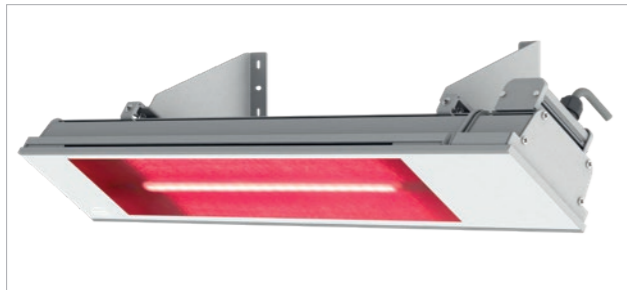

RADIANT HEATER