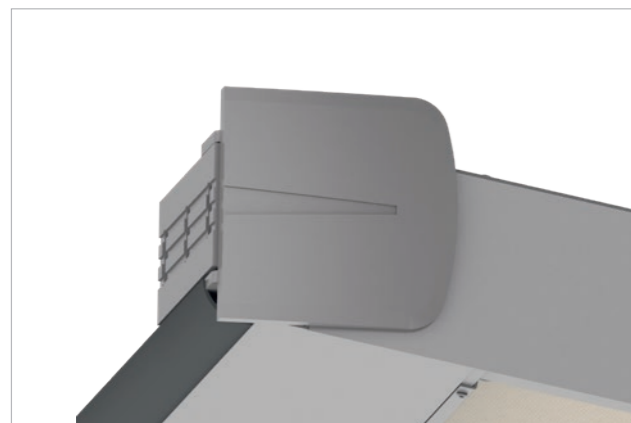

VENTUR SIDE

Vertical shading for integration

Perfectly integrated without a visible box with side-lined fabric. Straightforward, wind resistance up to Beaufort grade 6 and uncompromising function. VENTUR SIDE was specially developed for vertical shading without compromising the appearance of the structure.

SINTESI

The innovative pergola

Discreet, sturdy and maximum elegance. The pergola SINTESI is an innovative model with precise and reliable guiding of the cover. When it is extended, it combines the lightness of the design with the outstanding properties of the cover. The cover is guided inside the guide rails and the mechanics thus disappears in the particularly slim structure. In this way, the water is also drained away concealed via the column. That is aesthetics with practical advantages: The retracted cover requires about 20 percent less space than with traditional constructions.

Straight design with hidden screw connections.

Connection profile for the perfect connection to the wall

TERRA SIDE

Vertical shade dispenser

This vertical shade is designed to close off the side or front of pergolas, providing additional protection from sunlight as well as prying eyes. Also perfectly suitable for the direct installation with loggias, balconies or existing wall openings. The cloths for the TERRA SIDE are available in different designs.