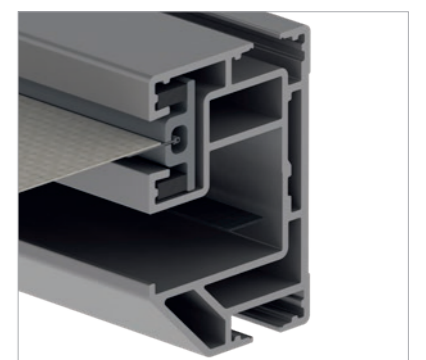

Optional gap-free fabric guide

Limit sizes [mm]	ELEGANZA	ELEGANZA protect
Maximum width	6 000	6 000
Maximum projection	5 500	5 500