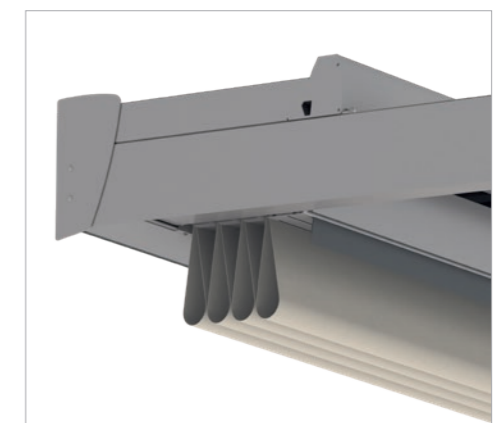

Due to the special guidance of the cover profiles, the entire cover package requires 20 percent less space than conventional systems