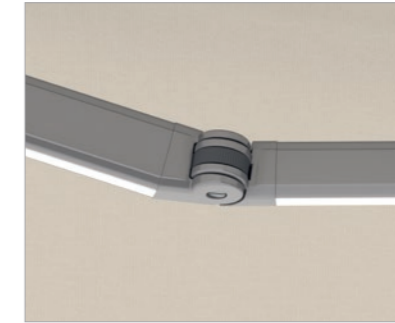

Flush wall mounting without visible brackets

Folding arm with hidden high-strength pull tape, optionally available with integrated LED lighting

Stable connection to the front rail

PAN 7040

Sun protection in upright format