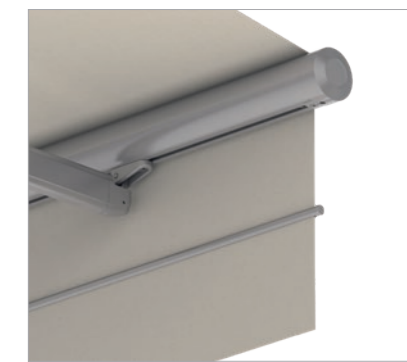

Optional Varioplus roller blind elegantly integrated in the drop-out profile, for additional sun and privacy protection

AREIA 7040	Limit sizes with sloping projection [mm]	1500	2000	2500	3000	3500	4000
	Minimum width – single unit	2 080	2 580	3 080	3 580	4 160	4 660
	Minimum width – coupled	4 120	5 120	6 120	7 120	8 100	9 280
	Maximum width – single unit	7 000	7 000	7 000	7 000	7 000	7 000
	Maximum width – coupled	14 000	14 000	14 000	14 000	14 000	14 000

AREIA 6030	Limit sizes with sloping projection [mm]	1500	2000	2500	3000	3500	4000
	Minimum width – crank	2 140	2 540	3 060	3 540	-	-
	Minimum width – with motor	2 070	2 470	2 990	3 470	-	-
	Maximum width – single unit	6 000	6 000	6 000	6 000	-	-