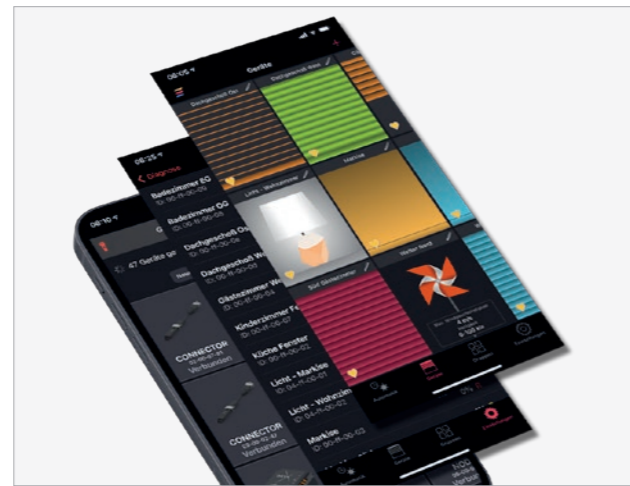

Control devices