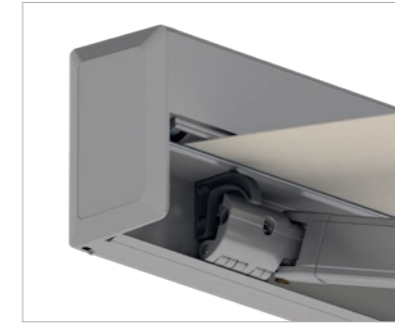

Flush wall mounting without visible brackets

Folding arm with hidden high-strength pull tape, optionally available with integrated LED lighting

Stable connection to the front rail

PAN 7040

Sun protection in upright format