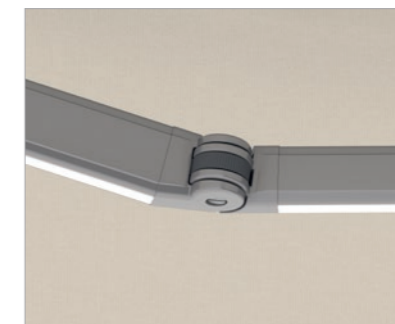

The articulated arm with concealed, high-strength pull cord and LED optimally illuminates the space under the awning.