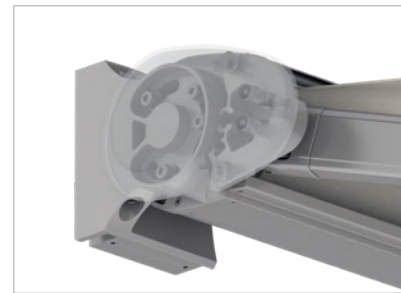

CLEO

A lot of shade in an elegant form

The slim, nicely shaped construction, whose oval cassette enables a space saving installation, seems to hover, when it is nearly weightlessly opened or closed. Exterior brackets for wall and ceiling installation, as well as its lightweight construction make this awning exceptionally flexible. The CLEO is visually and statically a masterpiece of modern awning architecture.