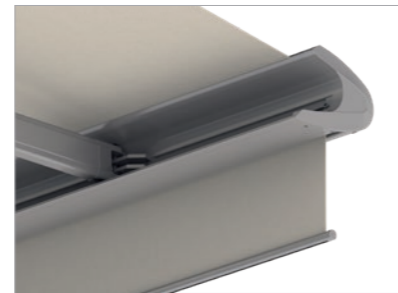

Optional Varioplus roller blind integrated in the front profile of CLEO 7040, for additional sun and privacy protection

CLEO 7040	Limit sizes with sloping projection [mm]	1500	2000	2500	3000	3500	4000
	Minimum width – single unit	2 100	2 600	3 100	3 600	4 100	4 600
	Maximum width – single unit	7 000	7 000	7 000	7 000	7 000	7 000

CLEO 7030	Limit sizes with sloping projection [mm]	1500	2000	2500	3000	3500	4000
	Minimum width – single unit	2 100	2 600	3 100	3 600	-	-
	Maximum width – single unit	7 000	7 000	7 000	7 000	-	-

CLEO 5530	Limit sizes with sloping projection [mm]	1500	2000	2500	3000	3500	4000
	Minimum width – single unit	1 930	2 430	2 930	3 430	-	-
	Maximum width – single unit	5 500	5 500	5 500	5 500	-	-