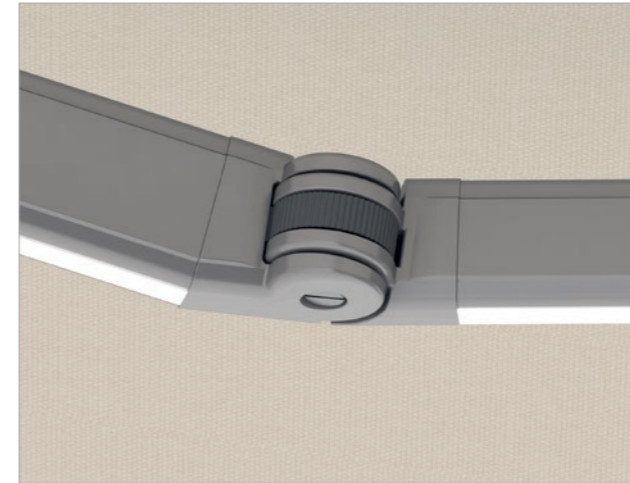

Especially stable

HELLA awnings appear light and floating, almost as if they were weightless. Nevertheless they are considered to be one of the most stable solutions on the market. Slim, well-designed constructions that can be installed in a space-saving and flexible way, hide the latest technology.

The hidden high-strength pull cable transfers the spring force to the folding arm and awning cover by means of noise-insulated special springs: The pull strap is very durable and has a high resistance against abrasion, moisture, UV radiation and chemicals.

Well considered and really convenient

With many good ideas and convenient solutions HELLA awnings make you want to enjoy life outdoors:

- LED lighting that is artfully integrated in the folding arm
- Automatic wind, sun and rain warning devices that automatically retract the cover
- Heater modules for the in-between season
- A roller blind that offers vertical visual cover and sun protection