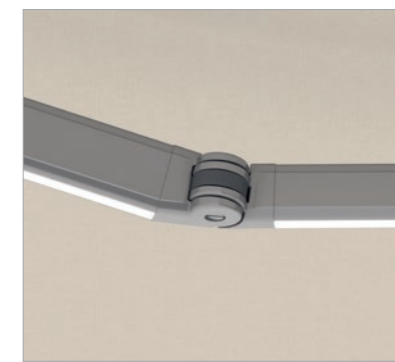

Articulated arm with concealed, high-strength pull cord, optionally with integrated LED lighting for AREIA 7040.