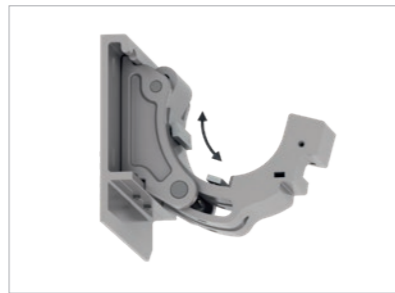

Simple tilt adjustment
for CLEO 7030 (5° to 45°) and
CLEO 7040 (5° to 40°)