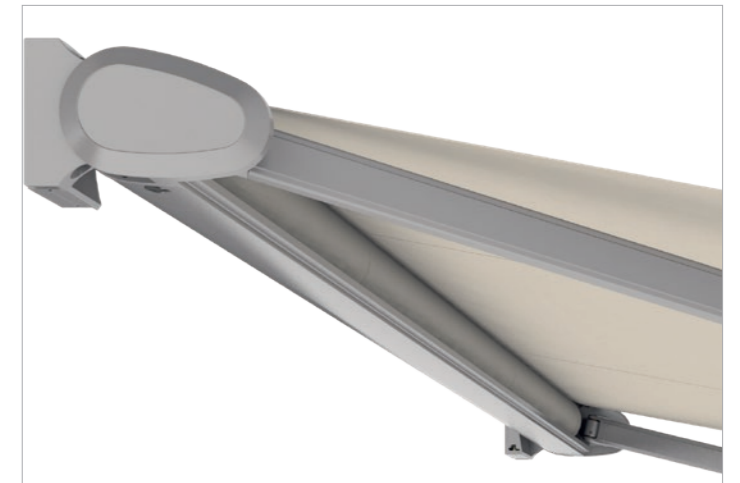

A very special cover

The latest generation of functional textiles provide shade, reflect the sun rays, are weatherproof, tear-resistant and permeable to air. Find the right fabric now with HELLA's FABRIC FINDER.