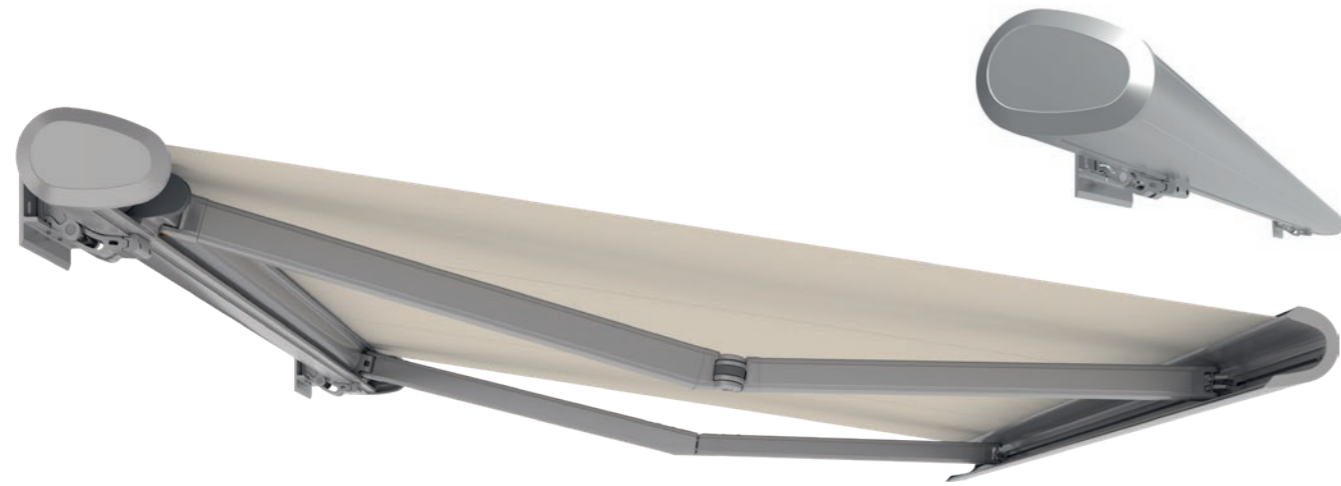

Flush wall mounting without visible brackets

Folding arm with hidden high-strength pull tape, optionally available with integrated LED lighting

Stable connection to the front rail

PAN 7040

Sun protection in upright format

PAN 7040 is an elegant and extravagant awning, with a straight-line aesthetic and is furthermore uncompromisingly functional. It rolls up towards the top and is then completely hidden in an uprightly mounted, plain box. For puristic architecture concepts and people with a special design standard, PAN 7040 is the custom-made sun and weather protection that becomes a stylish outdoor light source when it is provided with LED lights flushly integrated in the folding arms.

Torsionally rigid cassette awning due to one-piece fabric box profile, optimum wall connection

The tilt joint arm bearing with anti-lift device ensures safe closing behaviour and prevents the awning from swinging up in gusts of wind.

CLEO

A lot of shade in an elegant form

The slim, nicely shaped construction, whose oval cassette enables a space saving installation, seems to hover, when it is nearly weightlessly opened or closed. Exterior brackets for wall and ceiling installation, as well as its lightweight construction make this awning exceptionally flexible. The CLEO is visually and statically a masterpiece of modern awning architecture.