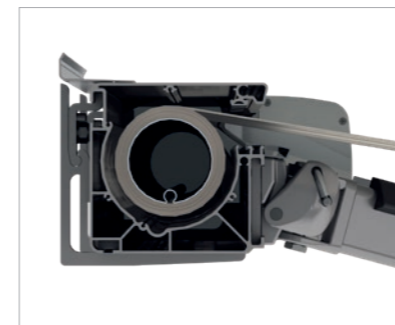

Torsionally rigid cassette awning due to one-piece fabric box profile, optimum wall connection